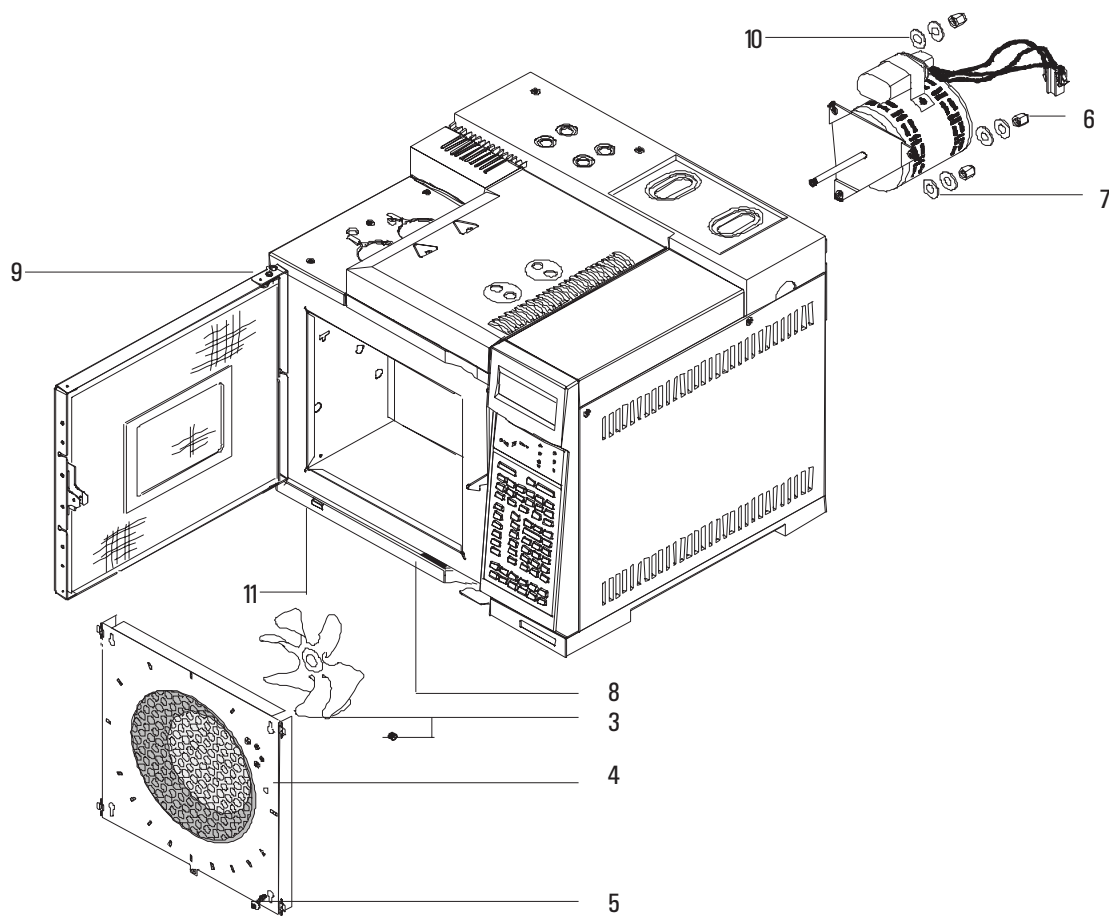

Oven

Description	HP Part No.	Qty.
1. Door Hinge Screw	G1530-20685	1
2. Oven Door	G1530-60815	1
3. Fan Blade, Stainless Steel, and Set Screw	05890-80270	1
4. Oven Heater Shroud Assemblies:		1
-120V USA Power	G1530-61610	
-200V Japan Power	G1530-61620	
-220V single phase power, Europe	G1530-61630	
-220V single phase power, Hong Kong	G1530-61630	
-220V single phase power, China	G1530-61630	
-220V China power, slow ramp	G1530-61230	
-220V Israel Power	G1530-61630	
-230V single phase power, Switzerland, 10 amp	G1530-61670	
-230V Denmark power, 10 amp	G1530-61670	
-230V Denmark/Switzerland Power, 16 amp	G1530-61650	
-230V Continental Europe Power	G1530-61650	
-240V Australia power	G1530-61640	
-240V South Africa/India Power	G1530-61640	
-240V Great Britain/Ireland Power	G1530-61640	
-240V USA power	G1530-61640	
-240V Australia power, slow ramp	G1530-61640	
5. Screws, M4 x 0.7, Torx T20, chrome plated	0515-2711	4
6. Hex nut	0535-0043	3
7. Washer	2190-0712	6
8. Sensor Bracket Assembly	G1530-80670	1
9. Hinge Pin	G1530-20685	1
10. Over Motor Assembly	G1530-61310	1
11. On/Off Switch Rod	G1530-40010	1

Figure 1340-1 Oven